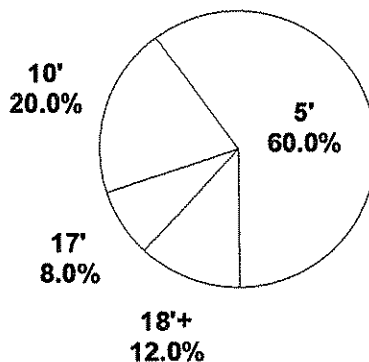

2003 Houchens Industries/KHSAA Girls' Sweet 16 - TEAM SHOT CHART for the Sacred Heart Academy Valkyries
Sacred Heart Academy Valkyries vs. Newport Catholic Thoroughbreds
DATE: 03/27/2003 TIME: 8:30 CST SITE: Bowling Green, KY

Shot Summary	M/A	%	PTS
3Pt FG	3/8	37.5%	9
2Pt FG	22/33	66.7%	44
Layups - L	3/3	100.0%	6
Layups - R	8/8	100.0%	16
Dunks	0/0	0.0%	0
Putbacks	3/5	60.0%	6
Overall Shooting	25/41	61.0%	53
Free Throws	9/14	64.3%	9
Total Points			62

By Period	FG	FGA	FG%	3Pt	3PA	3P%	FT	FTA	FT%	PTS	ORB	DRB	TR	PF	AST	TO	BS	ST	P/S
1st Period	8	9	88.9	0	1	0.00	2	4	50.0	18	0	4	4	1	5	3	1	4	1.64
2nd Period	3	9	33.3	1	2	50.0	2	3	66.7	9	3	5	8	1	3	4	0	0	0.90
3rd Period	7	14	50.0	1	3	33.3	0	0	0.00	15	3	2	5	3	4	3	1	2	1.07
4th Period	7	9	77.8	1	2	50.0	5	7	71.4	20	1	7	8	2	5	0	1	2	1.67
Game	25	41	61.0	3	8	37.5	9	14	64.3	62	7	18	25	7	17	10	3	8	1.29

Scoring Breakdown

Scoring Range