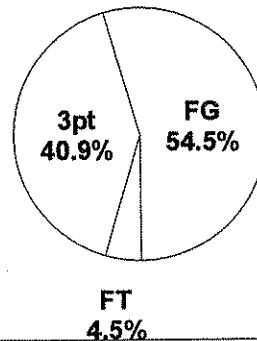

Scoring Distribution