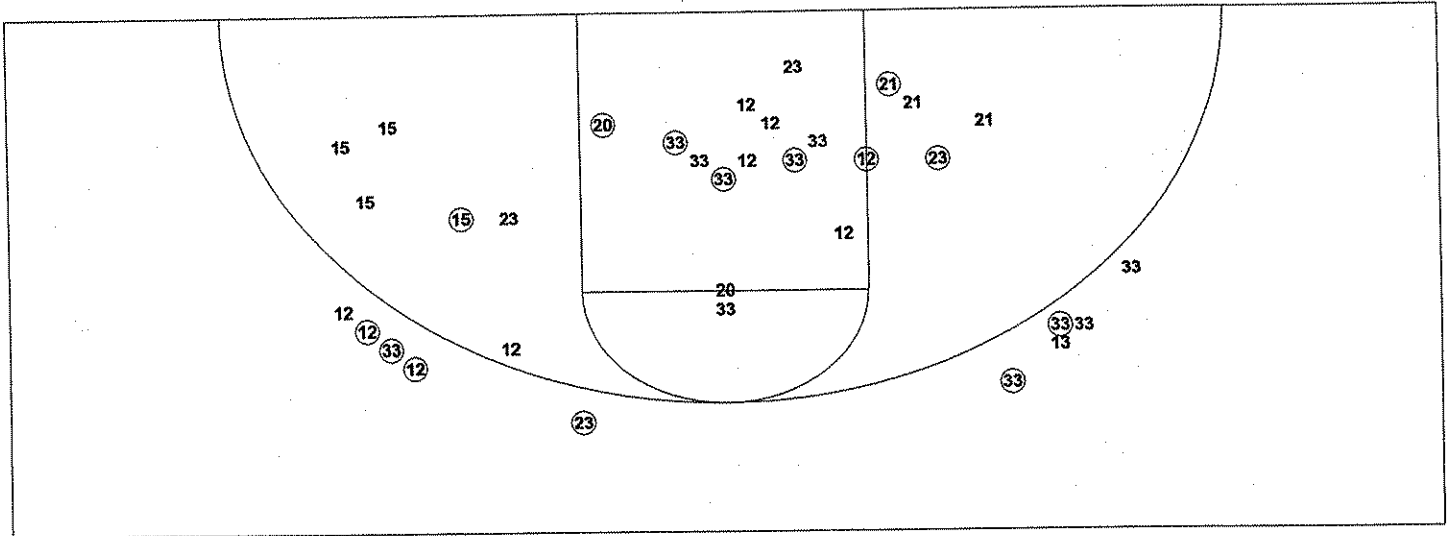

2003 Houchens Industries/KHSAA Girls' Sweet 16 - TEAM SHOT CHART for the Newport Catholic Thoroughbreds
Sacred Heart Academy Valkyries vs. Newport Catholic Thoroughbreds
DATE: 03/27/2003 TIME: 8:30 CST SITE: Bowling Green, KY