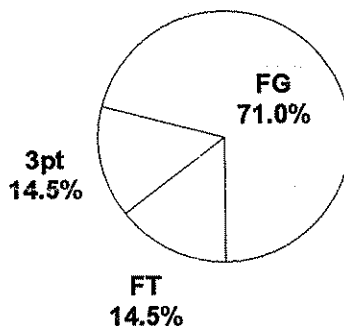

Shot Summary	M/A	%	PTS
3Pt FG	3/8	37.5%	9
2Pt FG	22/33	66.7%	44
Layups - L	3/3	100.0%	6
Layups - R	8/8	100.0%	16
Dunks	0/0	0.0%	0
Putbacks	3/5	60.0%	6
Overall Shooting	25/41	61.0%	53
Free Throws	9/14	64.3%	9
Total Points			62